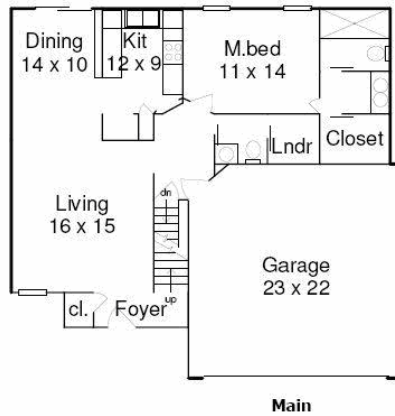

The "Villager"

1600 Sq. Ft.

CVE Builders

The "Villager" features 1600 square feet of living space. The towering ceilings in the foyer and great room add to the already romantic feel. The master suite is located on the main level and offers a generous master bath area with his and her vanities. A main floor laundry offers great convenience. Upper level features include 2 generous bedrooms with a shared full bath including double sinks. A loft area is home to your computer workstation.