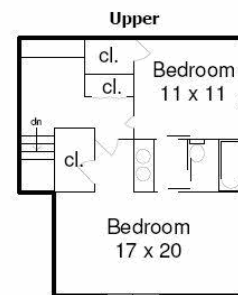

The "Villager"

1600 Sq. Ft.

CVE Builders

The "Villager" features 1600 square feet of living space. The towering ceilings in the foyer and great room add to the already romantic feel. The master suite is located on the main level and offers a generous master bath area with his and her vanities. A main floor laundry offers great convenience. Upper level features include 2 generous bedrooms with a shared full bath including double sinks. A loft area is home to your computer workstation.