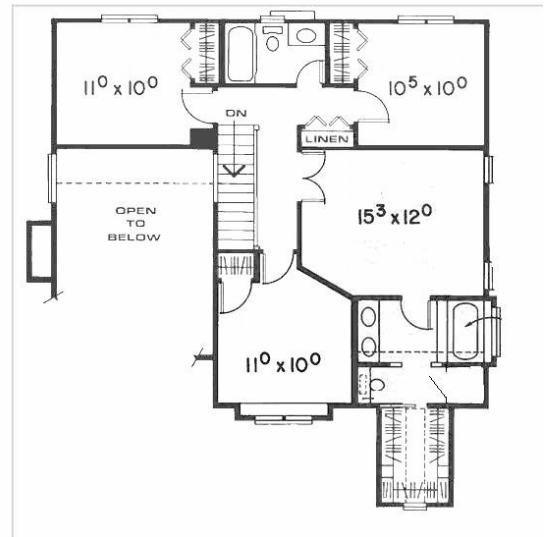

The "Sierra"

1750 Sq. Ft.

CVE Builders

The "Sierra" features 1750 square feet of living space. 4 Generous bedrooms and 2 full baths upstairs are suited well for growing family needs. The master closet and bath areas are a "must see". An open stair way leads down to the main level of the home where you will find soaring ceilings and immense natural sunlight coming from the excellent use of windows. Upon first sight, you will see what all your friends will be talking about, the kitchen is fit for a royal family. The cabinet space, the massive countertop space, and the 10' wide window make this a kitchen you will never want to leave. The laundry room is located on the main floor, just off the kitchen area. .