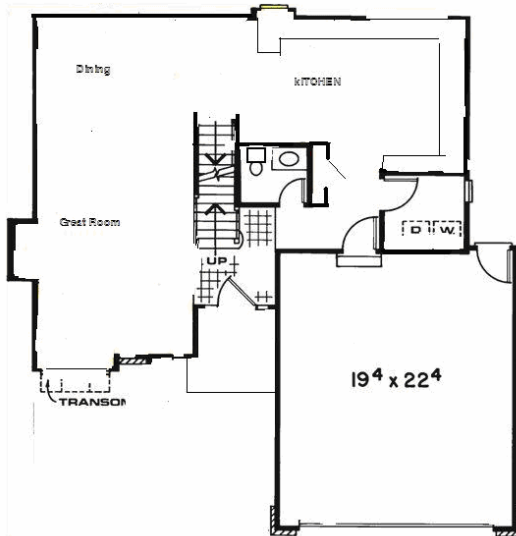

The "Sierra"

1750 Sq. Ft.

CVE Builders

The "Sierra" features 1750 square feet of living space. 4 Generous bedrooms and 2 full baths upstairs are suited well for growing family needs. The master closet and bath areas are a "must see". An open stair way leads down to the main level of the home where you will find soaring ceilings and immense natural sunlight coming from the excellent use of windows. Upon first sight, you will see what all your friends will be talking about, the kitchen is fit for a royal family. The cabinet space, the massive countertop space, and the 10' wide window make this a kitchen you will never want to leave. The laundry room is located on the main floor, just off the kitchen area. .