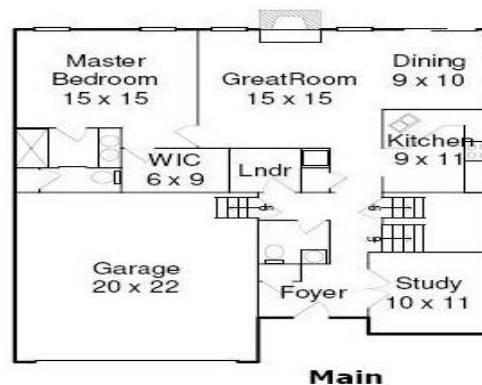

The "Sedona"

1911 Sq. Ft.

CVE Builders

The "Sedona" features 1911 square feet of living space. Enter into the grand foyer and your home office is just steps away. Follow the flow right into your majestic great room will vaulted ceilings and skylights. The kitchen and dining room open right into the great room for an entertaining family's perfect space. This home has a main floor master suite and main level laundry room. Follow the stairway up into the upper level where you are greeted with a stunning loft that looks over your main level living area. There is a homework/study area with built in cabinets and desks for the kids to have a private area to keep studies up. 2 more bedrooms and a full bath complete the upper level. This is truly a family friendly home.