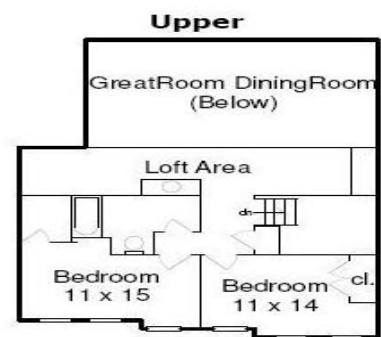

The "Sedona"

1911 Sq. Ft.

CVE Builders

The "Sedona" features 1911 square feet of living space. Enter into the grand foyer and your home office is just steps away. Follow the flow right into your majestic great room will vaulted ceilings and skylights. The kitchen and dining room open right into the great room for an entertaining family's perfect space. This home has a main floor master suite and main level laundry room. Follow the stairway up into the upper level where you are greeted with a stunning loft that looks over your main level living area. There is a homework/study area with built in cabinets and desks for the kids to have a private area to keep studies up. 2 more bedrooms and a full bath complete the upper level. This is truly a family friendly home.