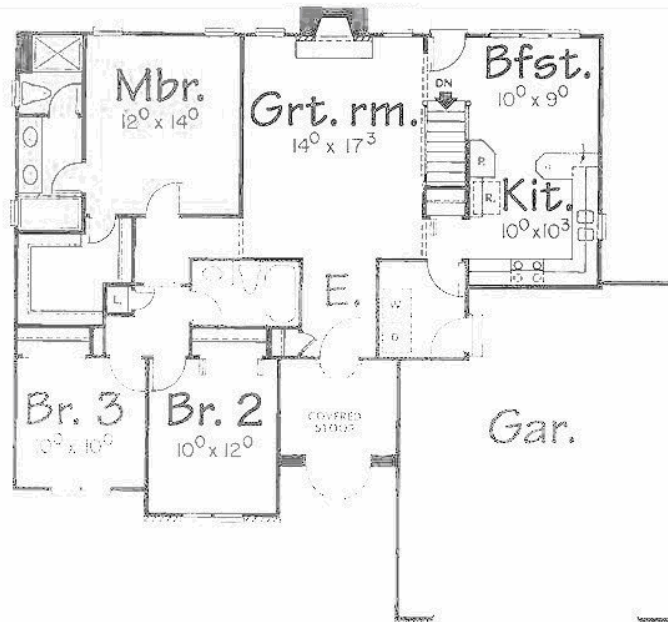

The "Mainstreet"

1360 Sq. Ft.

CVE Builders

The "Mainstreet" is approx 1360 square feet. This 3 bedroom 2 bath home features and stunning covered front porch welcoming you into the open, spacious gathering areas. With 9' walls the home is well balanced. Come enjoy one of the largest master walkin closets you will find in this modestly priced range.