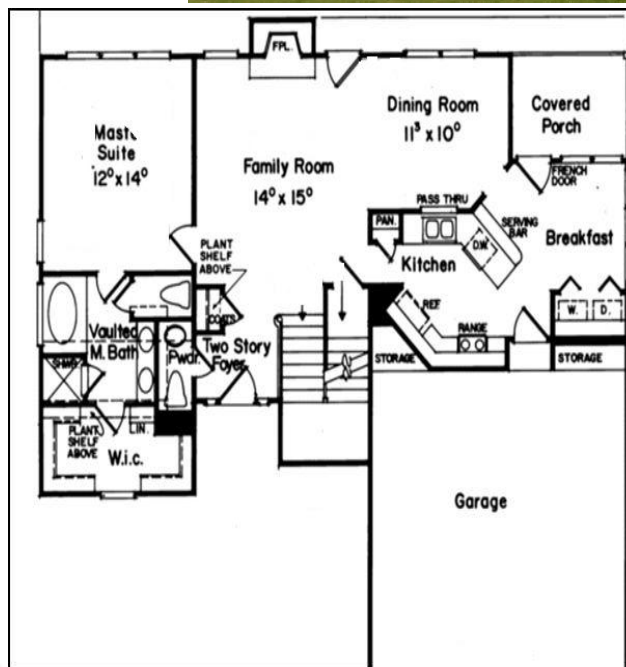

# The "Hampton"

1600 Sq. Ft.

CVE Builders

*The "Hampton" is approx 1600 square feet. This 3 bedroom 2-1/2 bath home features an 18' tall great room with dramatic lighting effects. The main floor master is a favorite. Enjoy your covered deck right off of the dining room.*