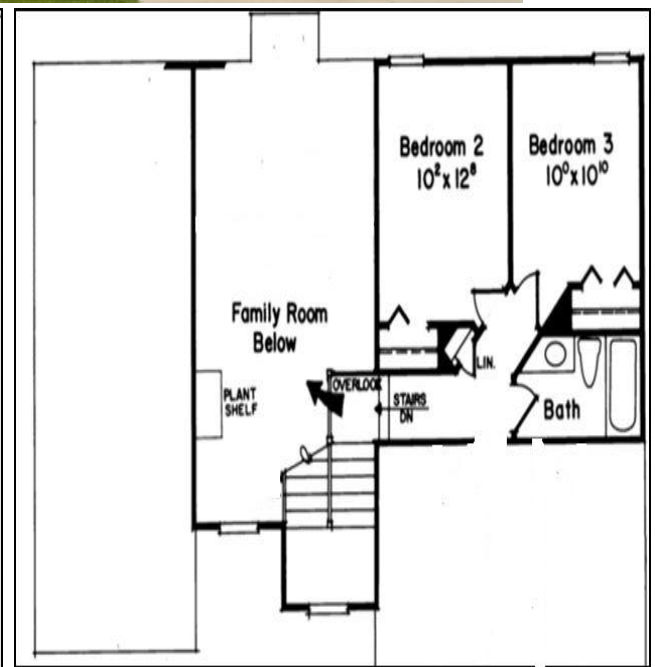

# The "Hampton"

1600 Sq. Ft.

CVE Builders

*The "Hampton" is approx 1600 square feet. This 3 bedroom 2-1/2 bath home features an 18' tall great room with dramatic lighting effects. The main floor master is a favorite. Enjoy your covered deck right off of the dining room.*