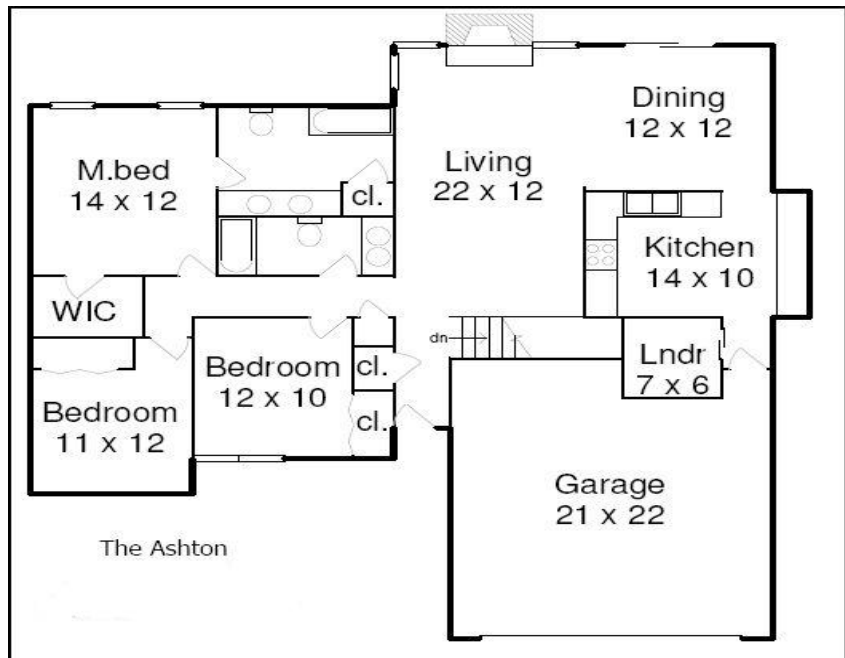

The "Ashton"

1523 Sq. Ft.

CVE Builders

The "Ashton" features 1523 square feet of living space. This spacious ranch style plan offers an open floor plan that invites you and your family every time you open the front door. This plan includes a basement that is easily finished for another 1500 sq. ft. of living space. The world looks a bit more refreshing when you view it through the expansive windows in the dining room and great room.